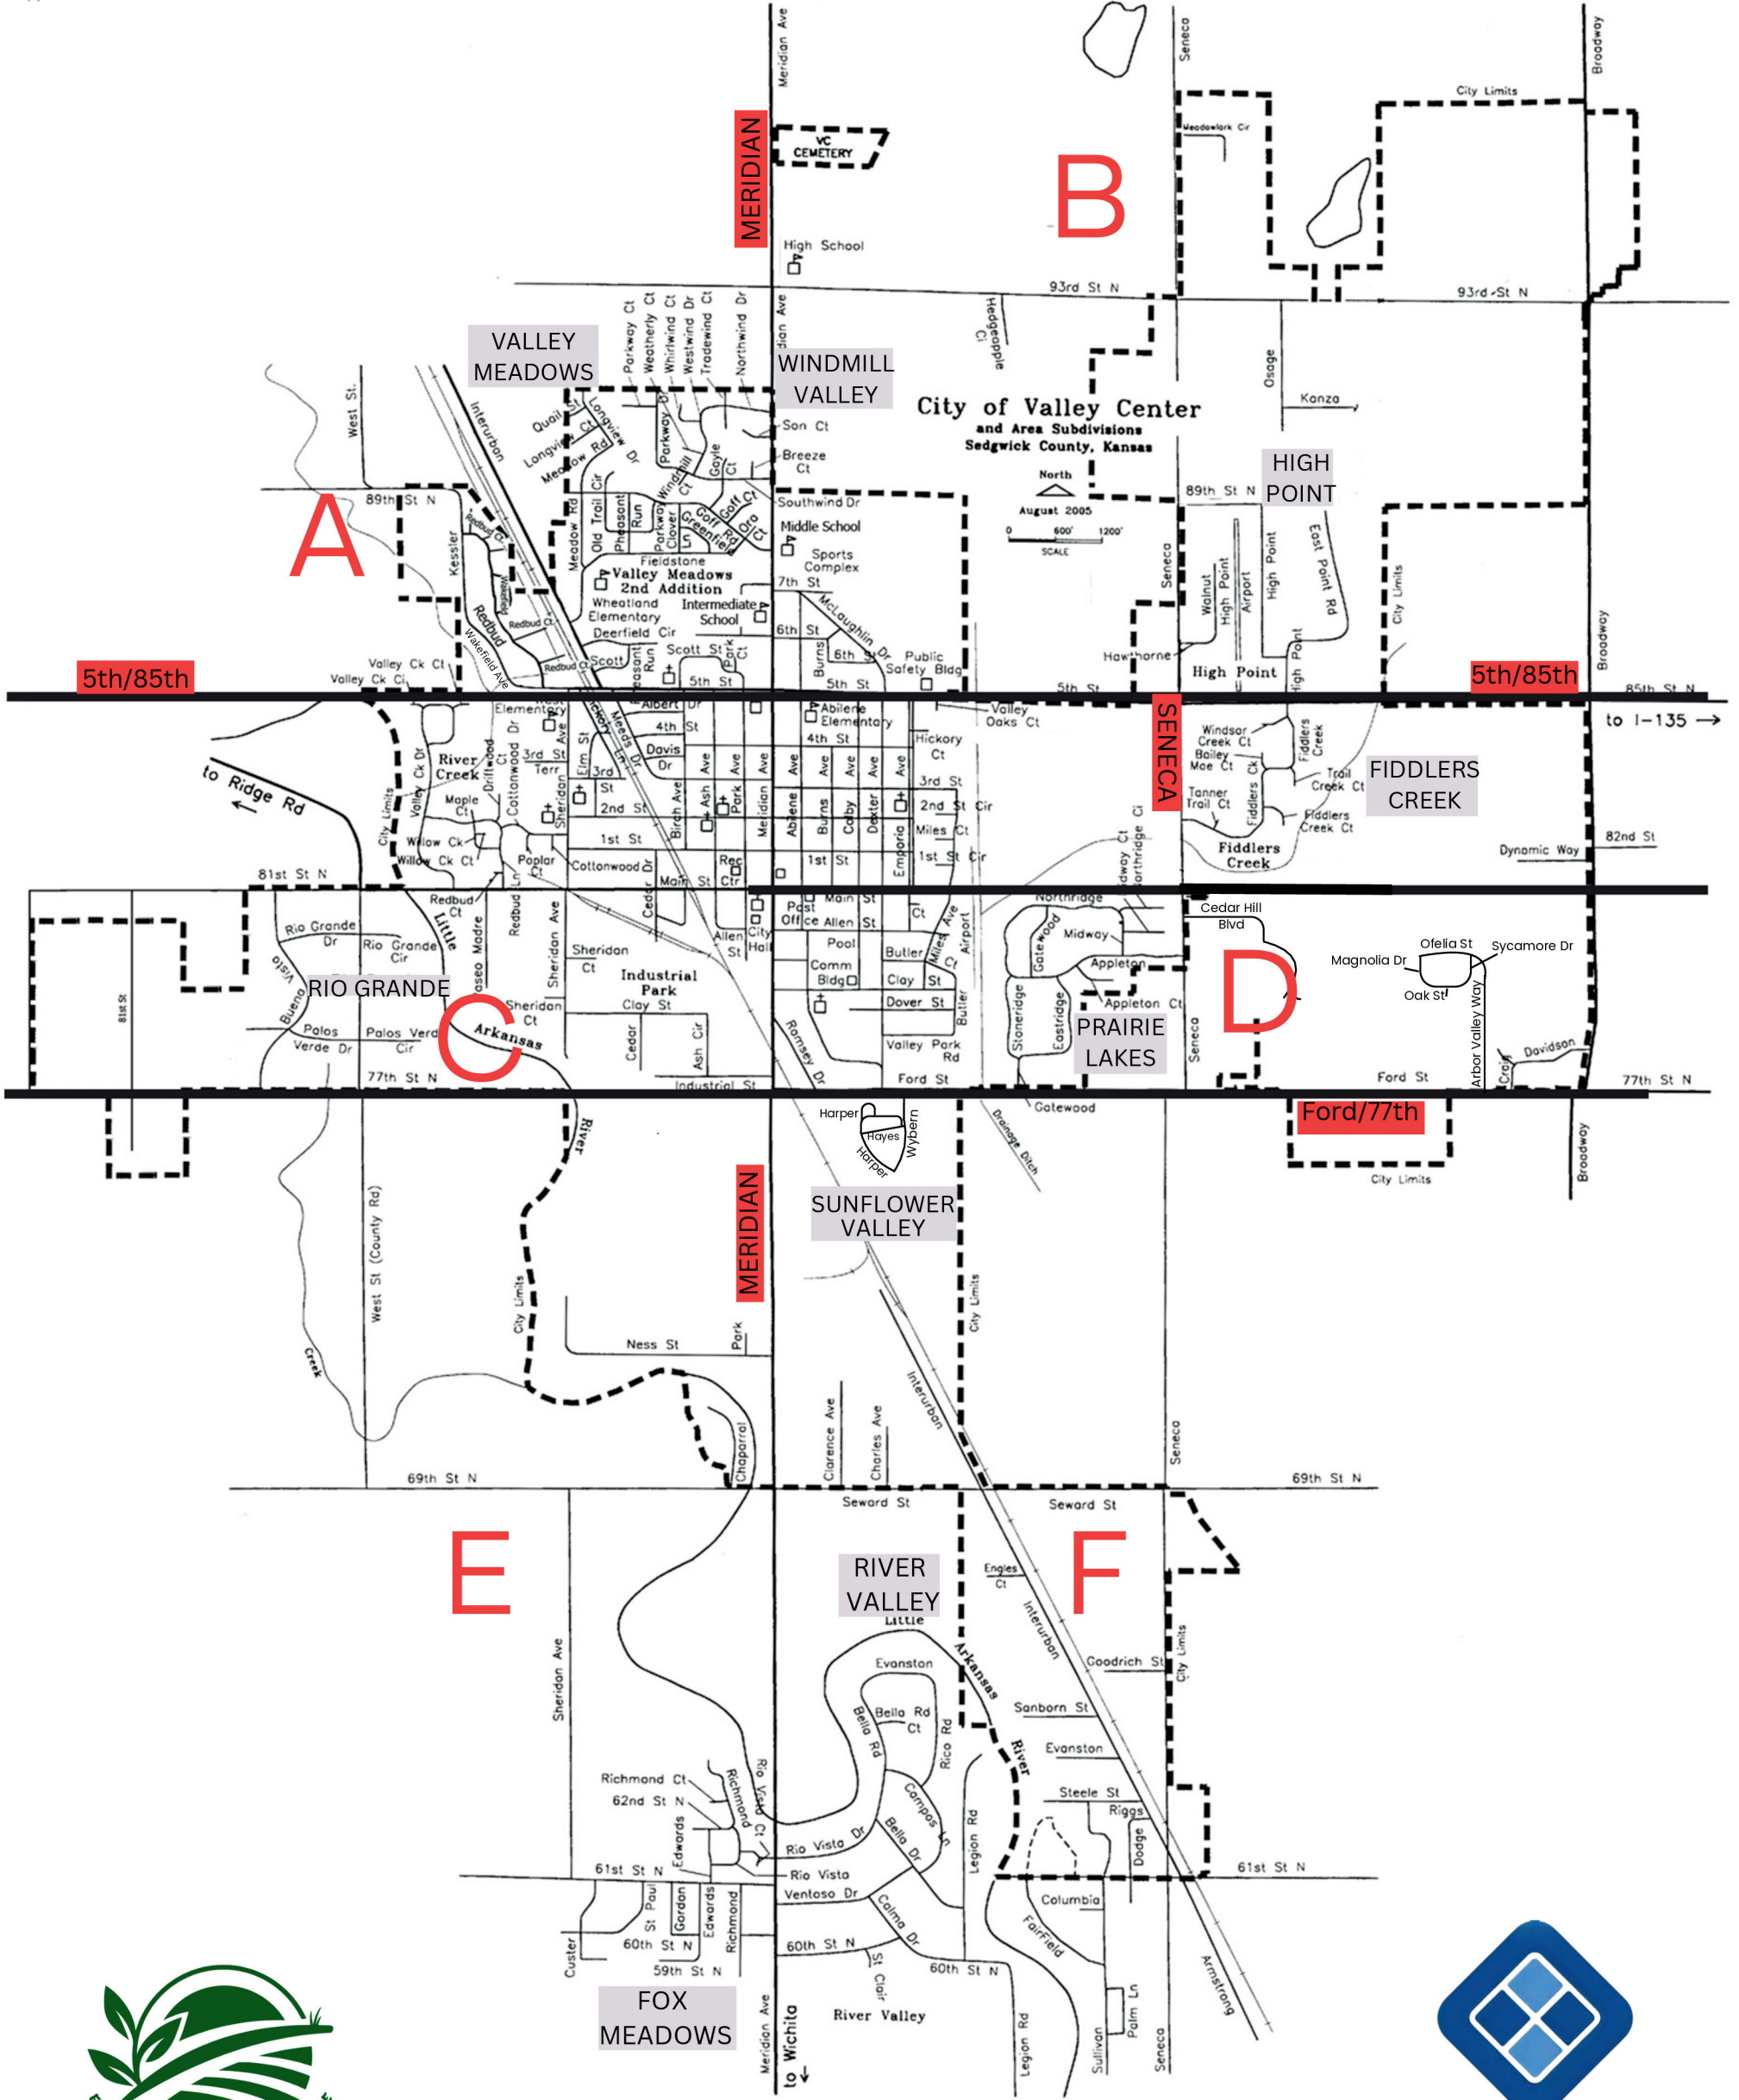

VALLEY CENTER CHAMBER

SPRING CITY WIDE GARAGE SALES APRIL 16th, 17th & 18th

CUTRATES LAWN CARE LLC
316-925-5050

The Halstead Bank
Member FDIC

Lange
REAL ESTATE

Porter, Carswell, & Raya
CHARTERED
Certified Public Accountants

**GIANNETTI
& RALSTON**
Eye Care