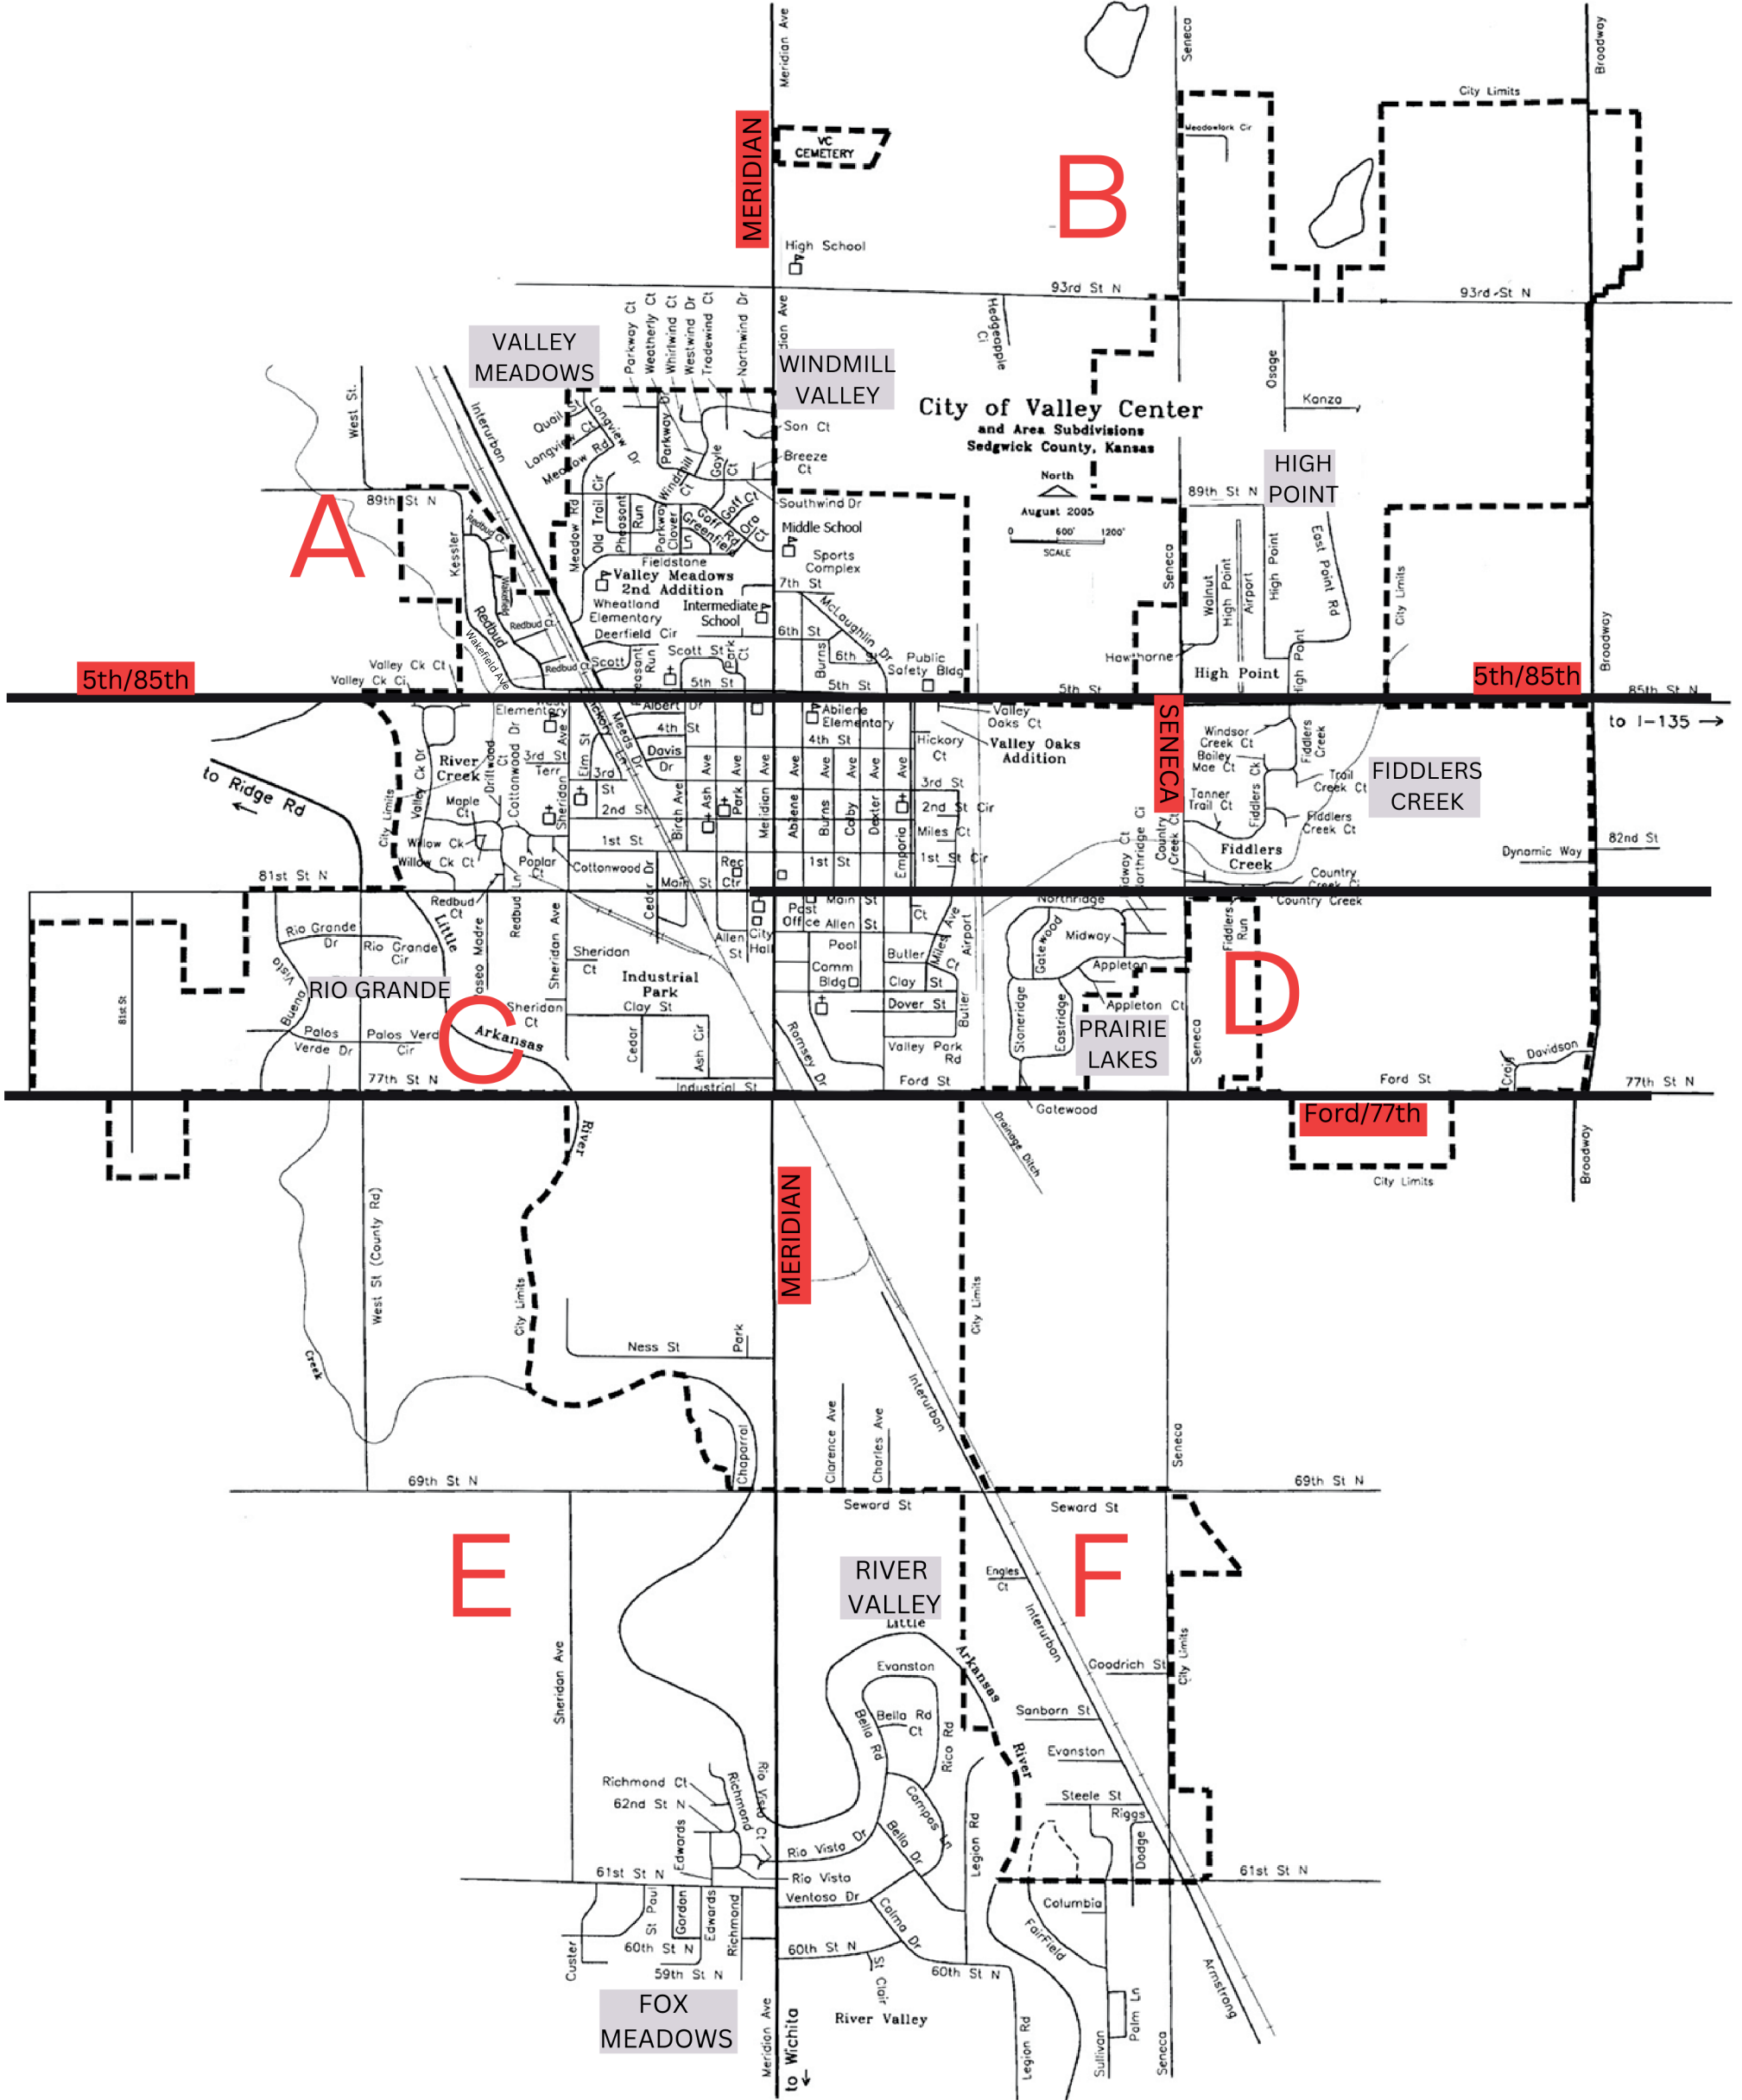

VALLEY CENTER CHAMBER

SPRING CITY WIDE GARAGE SALES

APRIL 18th, 19th & 20th

G

1-800-JUNKPRO®

A

North of 85th/5th & West of Meridian

- 301 Fieldstone St (T, F, S)
- 328 Fieldstone St (T, F, S)
- 1100 N Meadow Rd (T, F, S)
- 1060 N Meadow Rd (S)
- 924 Greenfield St (F, S)
- 1139 N Parkway Dr (S)
- 609 N Birch (T)
- 220 Scott St (F, S)
- 310 Scott St (F, S)
- 4 Son Ct (F, S)
- 9 Son Ct (T, F, S)
- 526 Deerfield Cir (T, F, S)
- 700 Deerfield Cir (F, S)
- 6 Whirlwind Ct (T, F, S)
- 8 Whirlwind Ct (T, F)
- 1039 Westwind Dr (T, F, S)
- 600 W Goff Rd (S)
- 1040 N Old Trail Cir (T, F, S)
- 612 N Redbud Ct (T, F, S)
- 801 N Redbud Ave (F, S)
- 858 N Redbud Ct (T, F, S)
- 748 N Wakefield Ave (T, F, S)

B

North of 85th/5th & East of Meridian

- 8900 N High Point Rd (T, F, S)
- 9239 N Seneca St (T, F, S)
- 9050 N Seneca (T, F)
- 1000 Meadowlake Cir (T, F, S)
- 1010 Meadowlake Cir (T, F, S)
- 2829 E 101st St N (T, F, S)
(above in Sunnydale)
- 8827 N Ridgewood Lane (S)
- 8935 N Ridgewood Lane (F, S)
- 624 E Rolling View Ct (F, S)
- 632 E Rolling View Ct (F, S)
- 711 E Sprucewood Cir (F, S)
(5 above are in Saddlebrook Addition)

C

South of 85th/5th, West of Meridian & North of 77th/Ford

- 331 N Meridian Ave (F, S)
- 323 N Meridian Ave (T, F, S)
- 211 W 2nd St (T, F, S)
- 561 W 2nd St (T, F, S)
- 575 W 2nd St (F, S)
- 400 Elm Ave (T, F, S)
- 562 W Main St (T, F, S)
- 351 S Sheridan Ave (T, F, S)
- 335 S Sheridan Ct (F, S)
- 6 N Willow Creek Ct (F, S)
- 121 N Valley Creek Dr (T, F, S)
- 402 N Valley Creek Dr (F, S)
- 410 N Valley Creek Dr (T, F, S)
- 430 N Valley Creek Dr (T, F, S)
- 503 N Valley Creek Dr (T, F, S)
- 5211 W 81st St N (T, F, S)
- 5347 W 81st St N (T, F, S)
- 3900 Palo Verdes Cir (F, S)
- 5060 W 77th St N (T, F, S)

E

South of 77th/Ford, West of Meridian & North of 53rd

- 3901 W 69th St N (F, S)
- 6160 N Richmond St (T, F, S)
- 5727 N Edwards St (T, F, S)
(2 above are in Watermarke Addition)

F

South of 77th/Ford, East of Meridian & North of 53rd